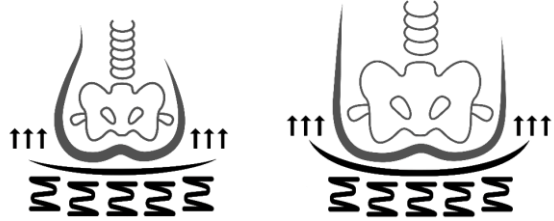

枕下肌群負責支撐和控制頭顱活動，全方位的頭頸支撐可減輕肌肉受壓，防止繃緊而引致頭痛甚至勞損。

Archimedes headrest comes with four different dimensions of adjustment

阿基米德椅的頭枕設計包含四種不同方式的調整

back and forth by 90mm
前後伸縮 90mm

head tilt by 80 degrees
枕部傾仰 80度

swing by 80 degrees
上下搖擺 80度

height adjustable by 70mm
高低升降 70mm

Backrest is any angle lockable within the 40-degree inclination range, synchronized instant spinal support activates once tilting lock is released.

靠背在40度的傾仰範圍內可作任意角度鎖定，解鎖後無需額外後壓即會自動回位支撐腰背。

Based on findings from biomechanics, our synchronized seating mechanism converts the backrest to become like part of your body, naturally fitting user of different height, body size and gesture, carefully support your weight and movement to prevent muscle fatigue.

以生物力學所得去設計的同步傾仰底盤，讓椅背像你身體的一部分，能按不同的身高、體型、活動角度隨心控制，隨時分擔重力，減輕疲勞積累肌肉。

Seat rest consists of 198 pcs of individual supporting spring, together with gel cushioning to maintain a constant seating temperature and comfort, provide adequate support to different body weight and protect glutes from undesirable pressure.