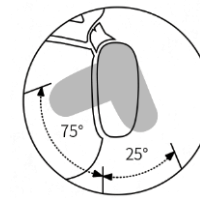

Seat height and tilting controller is designed underneath armrest for one-hand easy access.

便捷扶手智能線控

貼心地將控制座椅升降、傾仰鎖定的按鈕設計於扶手下，單手輕鬆操作

Armrest Adjustment

扶手調節

4D Adjustable Armrest
Height adjustable by 100mm

4 D 多功能尼龍扶手
上下升降 1 0 0 m m

Outward swivel by 25°, Inward by 75°
向外角度調節 2 5 °；向內角度調節 7 5 °

Front & Back move by 50mm
前後移動 5 0 m m

Lateral move by 20mm
左右平移 2 0 m m

AR55D-132-Y-N

AR55D-132-S-N

Twin pouch design lumbar supports provide a full and comfortable protection to waist and lower back.