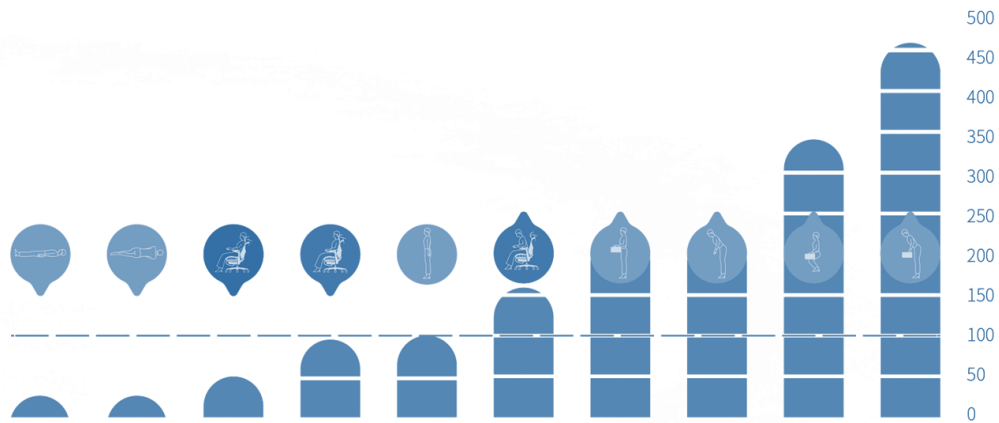

ARCHIMEDES

A design concept inspired by the Archimedes Law

源於浮力原理的設計意念

Executed as a top-tier chair with a sense of seating weightlessness.

成就出懸浮太空般無重坐感，頭等艙式享受的頂級辦公椅。

AR75D-232-S-B

Feels like staying in the spacean ideal chair for creator at work

measurements of pressures in the intervertebral disc in daily life

椎間盤在日常各種活動中的受壓數據

Timely relaxing your body and soul, an ideal chair helps you go further

適時放鬆身心·助你走得更遠的椅子

Retractable footrest combines to offer a 145-degree resting posture for a quick rest, a relaxed body and soul benefits you to go further and achieve more.