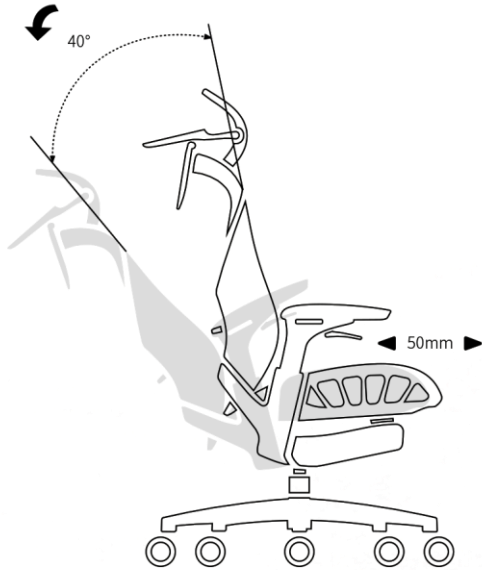

長時間靜坐於一張不能互動的椅子、或日常不良姿勢·可導致肌肉不平衡·肌力不足·身體處於過份緊張或鬆弛狀態·令腰間受壓逼·嚴重甚至可造成頸椎或骨盆前傾。

Ultra-wide head piece naturally fits user of any gender and body size.

特大面積的頭枕輕鬆符合不同性別和體型的用家需要。

Suboccipital muscles serve to maintain head posture and movement. An all-round support to head and neck can reduce muscle tensions, avoid strains and prevent headache from improper ergonomics.

枕下肌群負責支撐和控制頭顱活動，全方位的頭頸支撐可減輕肌肉受壓，防止繃緊而引致頭痛甚至勞損。

Archimedes headrest comes with four different dimensions of adjustment

阿基米德椅的頭枕設計包含四種不同方式的調整

back and forth by 90mm
前後伸縮 90mm

head tilt by 80 degrees
枕部傾仰 80度

swing by 80 degrees
上下搖擺 80度

height adjustable by 70mm
高低升降 70mm

Backrest is any angle lockable within the 40-degree inclination range, synchronized instant spinal support activates once tilting lock is released.

靠背在40度的傾仰範圍內可作任意角度鎖定，解鎖後無需額外後壓即會自動回位支撐腰背。

Based on findings from biomechanics, our synchronized seating mechanism converts the backrest to become like part of your body, naturally fitting user of different height, body size and gesture, carefully support your weight and movement to prevent muscle fatigue.