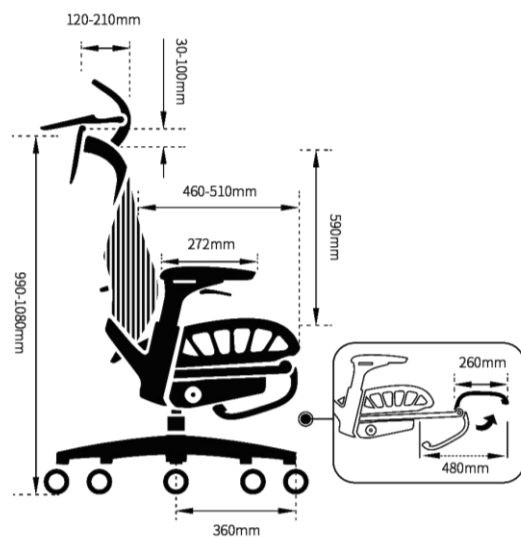

Seat height and tilting controller is designed underneath armrest for one-hand easy access.

便捷扶手智能線控

貼心地將控制座椅升降、傾仰鎖定的按鈕設計於扶手下，單手輕鬆操作

Armrest Adjustment

扶手調節

4D Adjustable Armrest
Height adjustable by 100mm

AR75D-232-S-B

SIT DIFFERENT, THINK DIFFERENT

坐想非凡

Dimensions

規格數據

Frame Colour

背框顏色

AR55D-132-Y-N