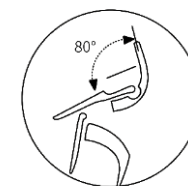

配合伸縮式腳踏·可作145度的仰睡式伸展·小休片刻、放鬆身心才能走得更遠。

Prolong seating on a less flexible chair or bad posture can leads to muscle imbalance, weakening, too tight or too loose, resulted in low back pain, forward head posture or even anterior pelvic tilt.

長時間靜坐於一張不能互動的椅子、或日常不良姿勢·可導致肌肉不平衡·肌力不足·身體處於過份緊張或鬆弛狀態·令腰間受壓逼·嚴重甚至可造成頸椎或骨盆前傾。

Ultra-wide head piece naturally fits user of any gender and body size.

特大面積的頭枕輕鬆符合不同性別和體型的用家需要。

Suboccipital muscles serve to maintain head posture and movement. An all-round support to head and neck can reduce muscle tensions, avoid strains and prevent headache from improper ergonomics.

枕下肌群負責支撐和控制頭顱活動，全方位的頭頸支撐可減輕肌肉受壓，防止繃緊而引致頭痛甚至勞損。

Archimedes headrest comes with four different dimensions of adjustment

阿基米德椅的頭枕設計包含四種不同方式的調整

back and forth by 90mm
前後伸縮 90mm

head tilt by 80 degrees
枕部傾仰 80度

swing by 80 degrees
上下搖擺 80度

height adjustable by 70mm
高低升降 70mm

Backrest is any angle lockable within the 40-degree inclination range, synchronized instant spinal support activates once tilting lock is released.