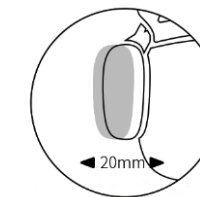

Seat height and tilting controller is designed underneath armrest for one-hand easy access.

便捷扶手智能線控

貼心地將控制座椅升降、傾仰鎖定的按鈕設計於扶手下，單手輕鬆操作

Armrest Adjustment

扶手調節

4D Adjustable Armrest
Height adjustable by 100mm

4 D 多功能尼龍扶手
上下升降 1 0 0 m m

Outward swivel by 25°, Inward by 75°
向外角度調節 2 5 °；向內角度調節 7 5 °

Front & Back move by 50mm
前後移動 5 0 m m

Lateral move by 20mm
左右平移 2 0 m m

AR55D-132-Y-N

AR55D-132-S-N

Twin pouch design lumbar supports provide a full and comfortable protection to waist and lower back.