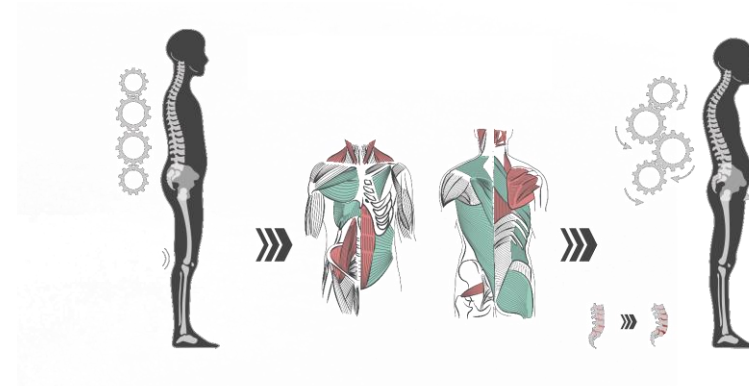

恍如置身太空的無重感·為創造者工作而設的椅子

Archimedes provides an all-round support to your head, neck, lumbar and hip. It is a chair moves with your body, protecting your wellbeing while stimulating your creativity.

全面緩衝支撐系統·給予頭頸腰臀動態舒緩支撐·椅隨身動·在工作的同時保護頸腰脊、在抗疲勞的同時引發創意

measurements of pressures in the intervertebral disc in daily life

椎間盤在日常各種活動中的受壓數據

Timely relaxing your body and soul, an ideal chair helps you go further

適時放鬆身心·助你走得更遠的椅子

Retractable footrest combines to offer a 145-degree resting posture for a quick rest, a relaxed body and soul benefits you to go further and achieve more.

配合伸縮式腳踏·可作145度的仰睡式伸展·小休片刻、放鬆身心才能走得更遠。

Prolong seating on a less flexible chair or bad posture can leads to muscle imbalance, weakening, too tight or too loose, resulted in low back pain, forward head posture or even anterior pelvic tilt.

長時間靜坐於一張不能互動的椅子、或日常不良姿勢·可導致肌肉不平衡·肌力不足·身體處於過份緊張或鬆弛狀態·令腰間受壓逼·嚴重甚至可造成頸椎或骨盆前傾。

Ultra-wide head piece naturally fits user of any gender and body size.

特大面積的頭枕輕鬆符合不同性別和體型的用家需要。

Suboccipital muscles serve to maintain head posture and movement. An all-round support to head and neck can reduce muscle tensions, avoid strains and prevent headache from improper ergonomics.