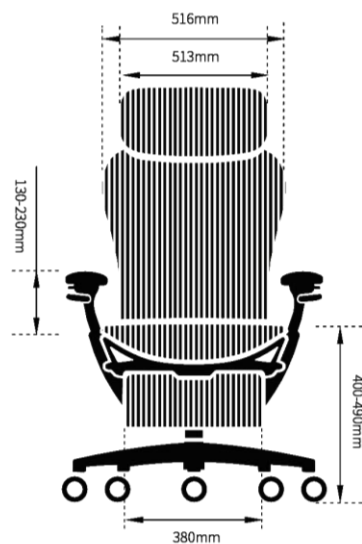

AR75D-232-S-B

SIT DIFFERENT, THINK DIFFERENT

坐想非凡

Dimensions

規格數據

Frame Colour

背框顏色

AR55D-132-Y-N