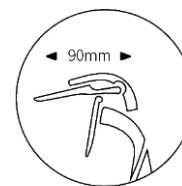

配合伸縮式腳踏·可作145度的仰睡式伸展·小休片刻、放鬆身心才能走得更遠。

Prolong seating on a less flexible chair or bad posture can leads to muscle imbalance, weakening, too tight or too loose, resulted in low back pain, forward head posture or even anterior pelvic tilt.

長時間靜坐於一張不能互動的椅子、或日常不良姿勢·可導致肌肉不平衡·肌力不足·身體處於過份緊張或鬆弛狀態·令腰間受壓逼·嚴重甚至可造成頸椎或骨盆前傾。

Ultra-wide head piece naturally fits user of any gender and body size.

特大面積的頭枕輕鬆符合不同性別和體型的用家需要。

Suboccipital muscles serve to maintain head posture and movement. An all-round support to head and neck can reduce muscle tensions, avoid strains and prevent headache from improper ergonomics.

枕下肌群負責支撐和控制頭顱活動，全方位的頭頸支撐可減輕肌肉受壓，防止繃緊而引致頭痛甚至勞損。

Archimedes headrest comes with four different dimensions of adjustment

阿基米德椅的頭枕設計包含四種不同方式的調整

back and forth by 90mm
前後伸縮 90mm

head tilt by 80 degrees
枕部傾仰 80度

swing by 80 degrees
上下搖擺 80度

height adjustable by 70mm
高低升降 70mm

Backrest is any angle lockable within the 40-degree inclination range, synchronized instant spinal support activates once tilting lock is released.