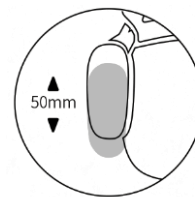

Seat height and tilting controller is designed underneath armrest for one-hand easy access.

便捷扶手智能線控

貼心地將控制座椅升降、傾仰鎖定的按鈕設計於扶手下，單手輕鬆操作

Armrest Adjustment

扶手調節

4D Adjustable Armrest
Height adjustable by 100mm

4 D 多功能尼龍扶手
上下升降 1 0 0 m m

Outward swivel by 25°, Inward by 75°
向外角度調節 2 5 °；向內角度調節 7 5 °

Front & Back move by 50mm
前後移動 5 0 m m

Lateral move by 20mm
左右平移 2 0 m m

AR55D-132-Y-N

AR55D-132-S-N

Twin pouch design lumbar supports provide a full and comfortable protection to waist and lower back.