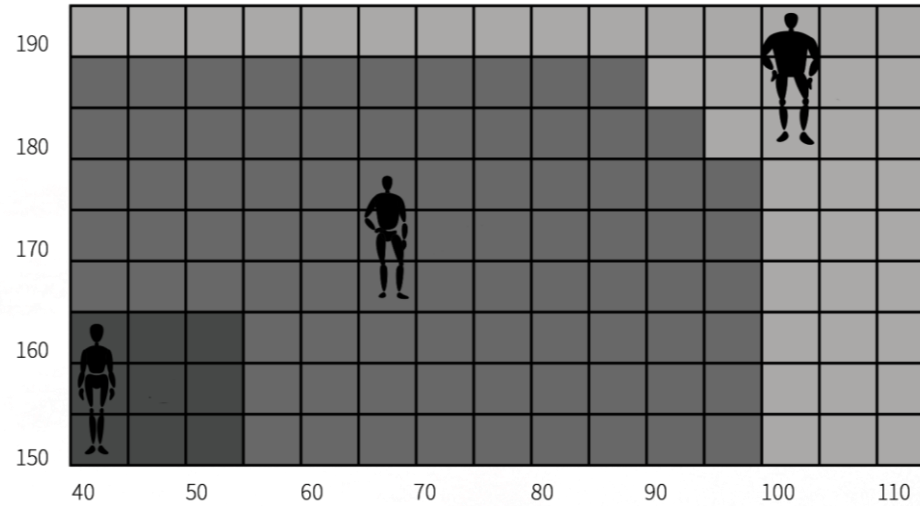

枕下肌群負責支撐和控制頭顱活動，全方位的頭頸支撐可減輕肌肉受壓，防止繃緊而引致頭痛甚至勞損。

Archimedes headrest comes with four different dimensions of adjustment

阿基米德椅的頭枕設計包含四種不同方式的調整

back and forth by 90mm
前後伸縮 90mm

head tilt by 80 degrees
枕部傾仰 80度

swing by 80 degrees
上下搖擺 80度

height adjustable by 70mm
高低升降 70mm

Backrest is any angle lockable within the 40-degree inclination range, synchronized instant spinal support activates once tilting lock is released.

靠背在40度的傾仰範圍內可作任意角度鎖定，解鎖後無需額外後壓即會自動回位支撐腰背。

Based on findings from biomechanics, our synchronized seating mechanism converts the backrest to become like part of your body, naturally fitting user of different height, body size and gesture, carefully support your weight and movement to prevent muscle fatigue.

以生物力學所得去設計的同步傾仰底盤，讓椅背像你身體的一部分，能按不同的身高、體型、活動角度隨心控制，隨時分擔重力，減輕疲勞積累肌肉。

Seat rest consists of 198 pcs of individual supporting spring, together with gel cushioning to maintain a constant seating temperature and comfort, provide adequate support to different body weight and protect glutes from undesirable pressure.