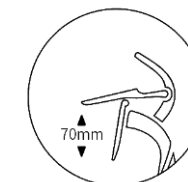

長時間靜坐於一張不能互動的椅子、或日常不良姿勢·可導致肌肉不平衡·肌力不足·身體處於過份緊張或鬆弛狀態·令腰間受壓逼·嚴重甚至可造成頸椎或骨盆前傾。

Ultra-wide head piece naturally fits user of any gender and body size.

特大面積的頭枕輕鬆符合不同性別和體型的用家需要。

Suboccipital muscles serve to maintain head posture and movement. An all-round support to head and neck can reduce muscle tensions, avoid strains and prevent headache from improper ergonomics.

枕下肌群負責支撐和控制頭顱活動，全方位的頭頸支撐可減輕肌肉受壓，防止繃緊而引致頭痛甚至勞損。

Archimedes headrest comes with four different dimensions of adjustment

阿基米德椅的頭枕設計包含四種不同方式的調整

back and forth by 90mm
前後伸縮 90mm

head tilt by 80 degrees
枕部傾仰 80度

swing by 80 degrees
上下搖擺 80度

height adjustable by 70mm
高低升降 70mm

Backrest is any angle lockable within the 40-degree inclination range, synchronized instant spinal support activates once tilting lock is released.