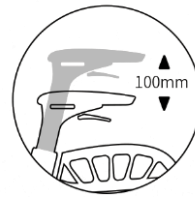

Seat height and tilting controller is designed underneath armrest for one-hand easy access.

便捷扶手智能線控

貼心地將控制座椅升降、傾仰鎖定的按鈕設計於扶手下，單手輕鬆操作

Armrest Adjustment

扶手調節

4D Adjustable Armrest
Height adjustable by 100mm

4 D 多功能尼龍扶手
上下升降 1 0 0 m m

Outward swivel by 25°, Inward by 75°
向外角度調節 2 5 °；向內角度調節 7 5 °

Front & Back move by 50mm
前後移動 5 0 m m

Lateral move by 20mm
左右平移 2 0 m m

AR55D-132-Y-N

AR55D-132-S-N

Twin pouch design lumbar supports provide a full and comfortable protection to waist and lower back.