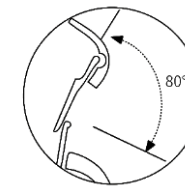

枕下肌群負責支撐和控制頭顱活動，全方位的頭頸支撐可減輕肌肉受壓，防止繃緊而引致頭痛甚至勞損。

Archimedes headrest comes with four different dimensions of adjustment

阿基米德椅的頭枕設計包含四種不同方式的調整

back and forth by 90mm
前後伸縮 90mm

head tilt by 80 degrees
枕部傾仰 80度

swing by 80 degrees
上下搖擺 80度

height adjustable by 70mm
高低升降 70mm

Backrest is any angle lockable within the 40-degree inclination range, synchronized instant spinal support activates once tilting lock is released.