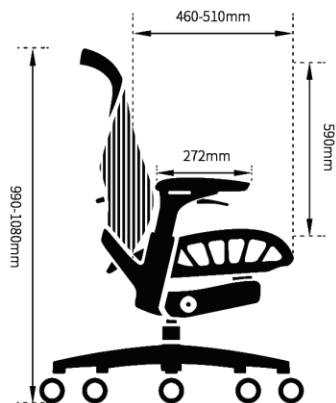

AR75D-232-S-B

SIT DIFFERENT, THINK DIFFERENT

坐想非凡

Dimensions

規格數據

Frame Colour

背框顏色

AR55D-132-Y-N