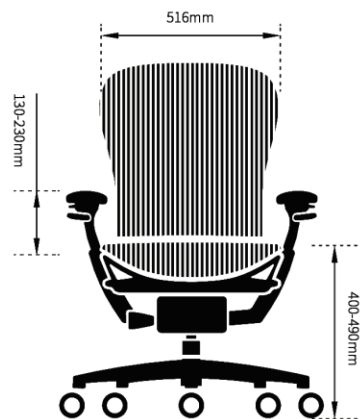

Seat height and tilting controller is designed underneath armrest for one-hand easy access.

便捷扶手智能線控

貼心地將控制座椅升降、傾仰鎖定的按鈕設計於扶手下，單手輕鬆操作

Armrest Adjustment

扶手調節

4D Adjustable Armrest
Height adjustable by 100mm

AR75D-232-S-B

SIT DIFFERENT, THINK DIFFERENT

坐想非凡

Dimensions

規格數據

Frame Colour

背框顏色

AR55D-132-Y-N